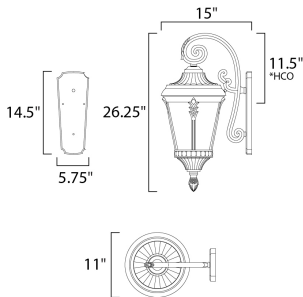

PRODUCT DESCRIPTION

Featuring a Die Cast frame of Black with clear Water Glass and added detail to the support rails, the Sentry collection represents a timeless classic reborn.

MEASUREMENTS

DIMENSION : 11" W x 26.25" H x 15" Ext
BACK PLATE : 5.75" W x 14.5" H x 11.5" HCO
HANGING WEIGHT : 9.28 lb

LAMPING

INPUT VOLTAGE : 120V
BULB : 3 x 40W Incandescent E12 Candelabra , 120W Total
BULB INCLUDED : (Not Included)
DIMMABLE :
LIGHTING_DIRECTION : Down

FINISHES OPTION

Black (BK)

GLASS

Water Glass WG

MATERIAL

Die Cast Aluminum, Glass

RATINGS

cETLus
Wet Location

ADDITIONAL

INSTALL UP/DOWN: Up
OPERATING TEMPERATURE:
-20°C (-4°F), 40°C (104°F)

Always consult a qualified electrician before installing any lighting product.