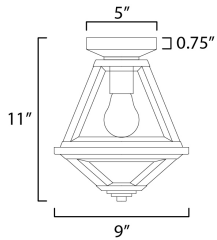

PRODUCT DESCRIPTION

MEASUREMENTS

DIMENSION : 9" L x 9" W x 11" H
 CANOPY : 5" W x 0.75" H x 5" L
 HANGING WEIGHT : 4.18 lb

LAMPING

INPUT VOLTAGE : 120V
 BULB : 1 x 60W Incandescent E26 Medium , 60W Total
 BULB INCLUDED : (Not Included)
 DIMMABLE : Y

FINISHES OPTION

 Black (BK)

GLASS

Clear CL

MATERIAL

Steel

RATINGS

cETLus
 Damp Location