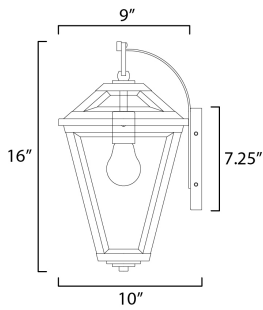

PRODUCT DESCRIPTION

MEASUREMENTS

- DIMENSION : 9" W x 16" H x 10" Ext
- BACK PLATE : 8" HCO
- CANOPY : 4.5" W x 0.75" H x 7.25" L
- HANGING WEIGHT : 5.39 lb

LAMPING

- INPUT VOLTAGE : 120V
- BULB : 1 x 60W Incandescent E26 Medium , 60W Total
- BULB INCLUDED : (Not Included)
- DIMMABLE :

FINISHES OPTION

- Black (BK)

GLASS

Clear CL

MATERIAL

Steel

RATINGS

cETLus
Wet Location