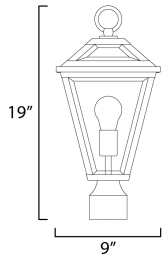

PRODUCT DESCRIPTION

MEASUREMENTS

DIMENSION : 9" W x 19" H
CANOPY : 3.25" W x 3.5" H
HANGING WEIGHT : 4.84 lb

LAMPING

INPUT VOLTAGE : 120V
BULB : 1 x 60W Incandescent E26 Medium , 60W Total
BULB INCLUDED : (Not Included)
DIMMABLE : Y

FINISHES OPTION

 Black (BK)

GLASS

Clear CL

MATERIAL

Steel

RATINGS

cETLus
Wet Location