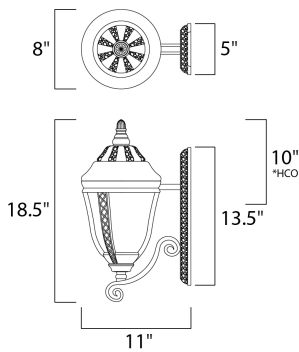

PRODUCT DESCRIPTION

Whittier Cast is a traditional, European style collection from Maxim Lighting International in Earth Tone finish with Water Glass glass.

MEASUREMENTS

DIMENSION : 8" W x 18.5" H x 11" Ext
BACK PLATE : 5" W x 13.5" H x 10" HCO
HANGING WEIGHT : 5.29 lb

LAMPING

INPUT VOLTAGE : 120V
BULB : 1 x 60W Incandescent E26 Medium , 60W Total
BULB INCLUDED : (Not Included)
DIMMABLE : Yes

FINISHES OPTION

Earth Tone (ET)

GLASS

Water Glass WG

MATERIAL

Die Cast Aluminum

RATINGS

cETLus
Wet Location

ADDITIONAL

OPERATING TEMPERATURE:
-20°C (-4°F), 40°C (104°F)

Always consult a qualified electrician before installing any lighting product.