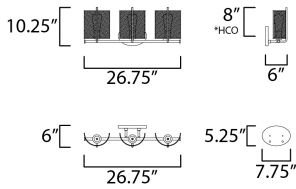

LAMPING

INPUT VOLTAGE : 120V
BULB : 3 x 60W Incandescent E26 Medium , 180W Total
BULB INCLUDED : (Not Included)
DIMMABLE :
LIGHTING_DIRECTION : Up