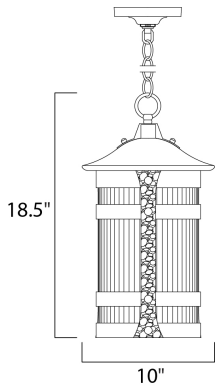

PRODUCT DESCRIPTION

Old World styling in a durable die cast aluminum finished in Anthracite creates a forged iron look with a modern twist. The rustic look of the metal contrasts nicely with the light effect of the ribbed Constellation glass.

MEASUREMENTS

DIMENSION : 10" L x 10" W x 18.5" H

HANGING WEIGHT : 9.24 lb

LAMPING

INPUT VOLTAGE : 120V

BULB : 1 x 60W Incandescent E26 Medium , 60W Total

BULB INCLUDED : (Not Included)

DIMMABLE : Yes