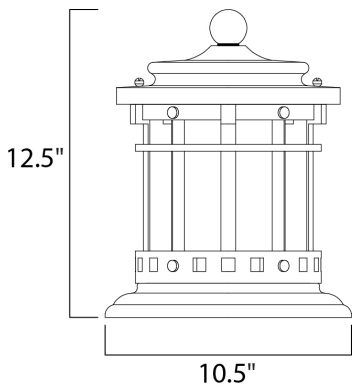

**PRODUCT DESCRIPTION**

Santa Barbara Cast is a transitional style collection from Maxim Lighting International in Sienna finish with Seedy glass.

**MEASUREMENTS**

DIMENSION : 10.5" L x 10.5" W x 12.5" H  
 HANGING WEIGHT : 5.28 lb