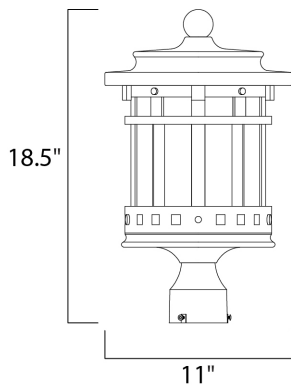

PRODUCT DESCRIPTION

Santa Barbara Cast is a transitional style collection from Maxim Lighting International in Sienna finish with Seedy glass.

MEASUREMENTS

DIMENSION : 11" L x 11" W x 18.5" H

HANGING WEIGHT : 7.26 lb

LAMPING

INPUT VOLTAGE : 120V

BULB : 3 x 40W Incandescent E12 Candelabra , 120W Total

BULB INCLUDED : (Not Included)

DIMMABLE : Yes

FINISHES OPTION

 Sienna (SE)

GLASS