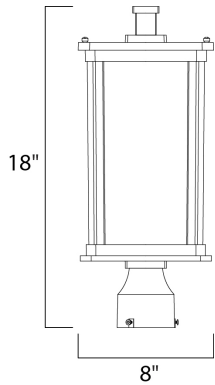

**MEASUREMENTS**

DIMENSION : 8" L x 8" W x 18" H  
 HANGING WEIGHT : 8.69 lb

**LAMPING**

INPUT VOLTAGE : 120V  
 BULB : 1 x 60W Incandescent E26 Medium , 60W Total  
 BULB INCLUDED : (Not Included)  
 DIMMABLE : Yes