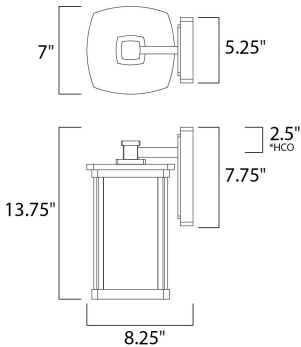

PRODUCT DESCRIPTION

The craftsman inspired Bungalow outdoor cast aluminum collection is finished in Bronze. The exterior Seedy glass adds texture while the interior Wilshire glass adds warmth. Bungalow is also available with energy-efficient fluorescent light in the Bungalow EE collection.

MEASUREMENTS

DIMENSION : 7" W x 13.75" H x 8.25" Ext
BACK PLATE : 5.25" W x 7.75" H x 2.5" HCO
HANGING WEIGHT : 7.98 lb

LAMPING

INPUT VOLTAGE : 120V
BULB : 1 x 60W Incandescent E26 Medium , 60W Total
BULB INCLUDED : (Not Included)
DIMMABLE :

FINISHES OPTION

Bronze (BZ)

GLASS

Seedy and Wilshire CDWS

MATERIAL

Aluminum, Glass

RATINGS

cETLus
Wet Location

ADDITIONAL

INSTALL UP/DOWN: Up
OPERATING TEMPERATURE:
-20°C (-4°F), 40°C (104°F)

Always consult a qualified electrician before installing any lighting product.