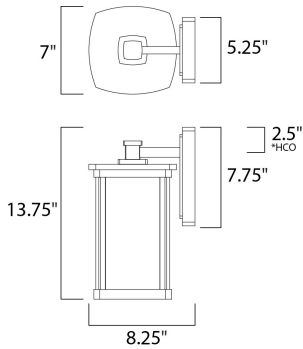

PRODUCT DESCRIPTION

The craftsman inspired Bungalow outdoor cast aluminum collection is finished in Bronze. The exterior Seedy glass adds texture while the interior Wilshire glass adds warmth. Bungalow is also available with energy-efficient fluorescent light in the Bungalow EE collection.

MEASUREMENTS

DIMENSION : 7" W x 13.75" H x 8.25" Ext
BACK PLATE : 5.25" W x 7.75" H x 2.5" HCO
HANGING WEIGHT : 7.98 lb

LAMPING

INPUT VOLTAGE : 120V
BULB : 1 x 60W Incandescent E26 Medium , 60W Total
BULB INCLUDED : (Not Included)
DIMMABLE : Yes

FINISHES OPTION

Bronze

GLASS

Seedy and Wilshire CDWS

MATERIAL

Aluminum, Glass

RATINGS

cETLus
Wet Location

ADDITIONAL

INSTALL UP/DOWN: Up
OPERATING TEMPERATURE:
-20°C (-4°F), 40°C (104°F)

Always consult a qualified electrician before installing any lighting product.