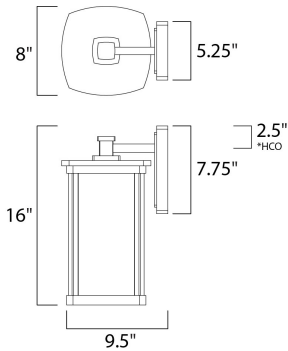

PRODUCT DESCRIPTION

The craftsman inspired Bungalow outdoor cast aluminum collection is finished in Bronze. The exterior Seedy glass adds texture while the interior Wilshire glass adds warmth. Bungalow is also available with energy-efficient fluorescent light in the Bungalow EE collection.

MEASUREMENTS

DIMENSION : 8" W x 16" H x 9.5" Ext
BACK PLATE : 5.25" W x 7.75" H x 2.5" HCO
HANGING WEIGHT : 10.74 lb

LAMPING

INPUT VOLTAGE : 120V
BULB : 1 x 60W Incandescent E26 Medium , 60W Total
BULB INCLUDED : (Not Included)
DIMMABLE : Yes

FINISHES OPTION

Bronze

GLASS

Seedy and Wilshire CDWS

MATERIAL

Aluminum, Glass

RATINGS

cETLus
Wet Location

ADDITIONAL

INSTALL UP/DOWN: Up
OPERATING TEMPERATURE:
-20°C (-4°F), 40°C (104°F)

Always consult a qualified electrician before installing any lighting product.