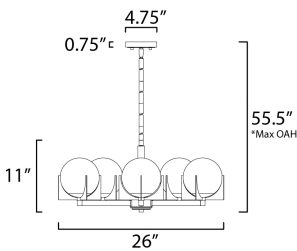

*max overall height

MEASUREMENTS

- DIMENSION : 26" L x 26" W x 11" H
- MAX OAH : 55" OAH
- CANOPY : 4.75" W x 0.75" H x 4.75" L
- HANGING WEIGHT : 10.32 lb

LAMPING

- INPUT VOLTAGE : 120V
- BULB : 5 x 40W Incandescent E12 Candelabra , 200W Total
- BULB INCLUDED : (Not Included)
- DIMMABLE :