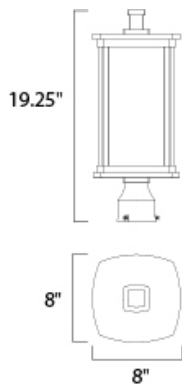

**MEASUREMENTS**

DIMENSION : 8" L x 8" W x 19.25" H

HANGING WEIGHT : 7.7 lb

LAMPING

INPUT VOLTAGE : 120V

BULB : 1 x 60W Incandescent E26 Medium , 60W Total

BULB INCLUDED : (Not Included)

DIMMABLE :