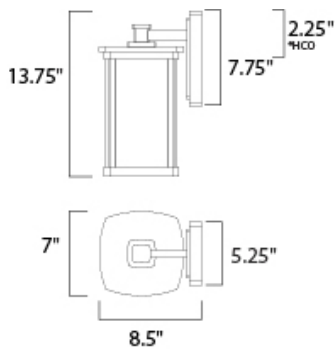

PRODUCT DESCRIPTION

Simple lines create a transitional style that fits a wide variety of exterior home design. Available in both Platinum or Bronze finish, Frosted Seedy or Clear Ribbed glass, or fluorescent, incandescent or LED lamping.

MEASUREMENTS

DIMENSION : 7" W x 13.75" H x 8.5" Ext
BACK PLATE : 5.25" W x 7.75" H x 2.25" HCO
HANGING WEIGHT : 5.1 lb

LAMPING

INPUT VOLTAGE : 120V
BULB : 1 x 60W Incandescent E26 Medium , 60W Total
BULB INCLUDED : (Not Included)
DIMMABLE : Yes

FINISHES OPTION

Bronze
Platinum

GLASS

Frosted Seedy FS

MATERIAL

Aluminum, Glass

RATINGS

cETLus
Wet Location

ADDITIONAL

OPERATING TEMPERATURE:
-20°C (-4°F), 40°C (104°F)

Always consult a qualified electrician before installing any lighting product.