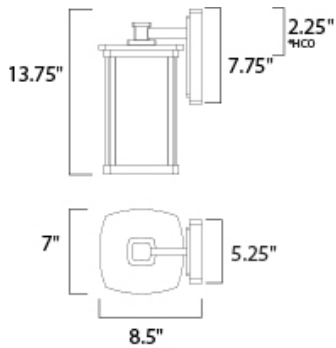

PRODUCT DESCRIPTION

Simple lines create a transitional style that fits a wide variety of exterior home design. Available in both Platinum or Bronze finish, Frosted Seedy or Clear Ribbed glass, or fluorescent, incandescent or LED lamping.

MEASUREMENTS

DIMENSION : 7" W x 13.75" H x 8.5" Ext
BACK PLATE : 5.25" W x 7.75" H x 2.25" HCO
HANGING WEIGHT : 5.1 lb

LAMPING

INPUT VOLTAGE : 120V
BULB : 1 x 60W Incandescent E26 Medium , 60W Total
BULB INCLUDED : (Not Included)
DIMMABLE : Yes

FINISHES OPTION

GLASS

Frosted Seedy FS

MATERIAL

Aluminum, Glass

RATINGS

cETLus
Wet Location

ADDITIONAL

OPERATING TEMPERATURE:
-20°C (-4°F), 40°C (104°F)

Always consult a qualified electrician before installing any lighting product.