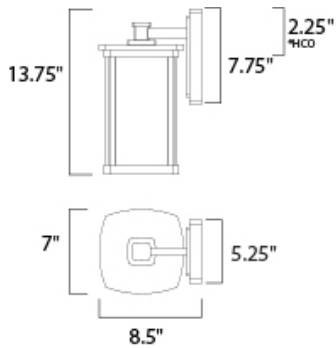

PRODUCT DESCRIPTION

Simple lines create a transitional style that fits a wide variety of exterior home design. Available in both Platinum or Bronze finish, Frosted Seedy or Clear Ribbed glass, or fluorescent, incandescent or LED lamping.

MEASUREMENTS

DIMENSION : 7" W x 13.75" H x 8.5" Ext
BACK PLATE : 5.25" W x 7.75" H x 2.25" HCO
HANGING WEIGHT : 4.95 lb

LAMPING

INPUT VOLTAGE : 120V
BULB : 1 x 60W Incandescent E26 Medium , 60W Total
BULB INCLUDED : (Not Included)
DIMMABLE : Yes

FINISHES OPTION

Bronze (BZ)
Platinum (PL)

GLASS

Frosted Seedy FS

MATERIAL

Aluminum, Glass

RATINGS

cETLus
Wet Location

ADDITIONAL

OPERATING TEMPERATURE:
-20°C (-4°F), 40°C (104°F)

Always consult a qualified electrician before installing any lighting product.