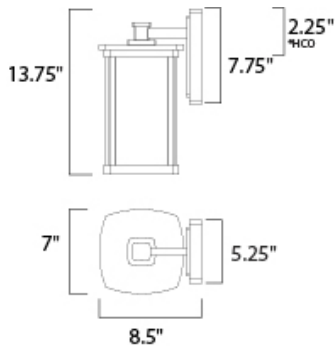

PRODUCT DESCRIPTION

Simple lines create a transitional style that fits a wide variety of exterior home design. Available in both Platinum or Bronze finish, Frosted Seedy or Clear Ribbed glass, or fluorescent, incandescent or LED lamping.

MEASUREMENTS

DIMENSION : 7" W x 13.75" H x 8.5" Ext
BACK PLATE : 5.25" W x 7.75" H x 2.25" HCO
HANGING WEIGHT : 5.1 lb

LAMPING

INPUT VOLTAGE : 120V
BULB : 1 x 60W Incandescent E26 Medium , 60W Total
BULB INCLUDED : (Not Included)
DIMMABLE : Yes

FINISHES OPTION

Bronze (BZ)
Platinum (PL)

GLASS

Frosted Seedy FS

MATERIAL

Aluminum, Glass

RATINGS

cETLus
Wet Location

ADDITIONAL

OPERATING TEMPERATURE:
-20°C (-4°F), 40°C (104°F)

Always consult a qualified electrician before installing any lighting product.