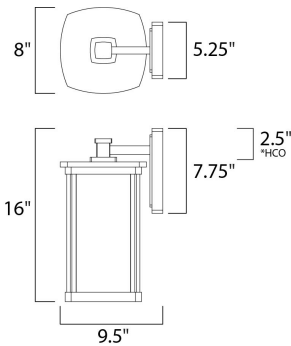

PRODUCT DESCRIPTION

Simple lines create a transitional style that fits a wide variety of exterior home design. Available in both Platinum or Bronze finish, Frosted Seedy or Clear Ribbed glass, or fluorescent, incandescent or LED lamping.