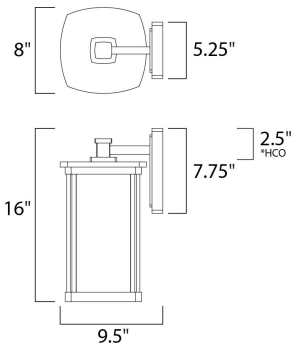

PRODUCT DESCRIPTION

Simple lines create a transitional style that fits a wide variety of exterior home design. Available in both Platinum or Bronze finish, Frosted Seedy or Clear Ribbed glass, or fluorescent, incandescent or LED lamping.

MEASUREMENTS

DIMENSION : 8" W x 16" H x 9.5" Ext
BACK PLATE : 5.25" W x 7.75" H x 2.5" HCO
HANGING WEIGHT : 5.83 lb

LAMPING

INPUT VOLTAGE : 120V
BULB : 1 x 60W Incandescent E26 Medium , 60W Total
BULB INCLUDED : (Not Included)
DIMMABLE : Yes

FINISHES OPTION

Bronze (BZ)
Platinum (PL)

GLASS

Frosted Seedy FS

MATERIAL

Aluminum, Glass

RATINGS

cETLus
Wet Location

ADDITIONAL

OPERATING TEMPERATURE:
-20°C (-4°F), 40°C (104°F)

Always consult a qualified electrician before installing any lighting product.