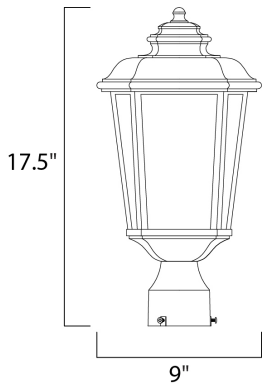

MEASUREMENTS

DIMENSION : 9" L x 9" W x 17.5" H
 HANGING WEIGHT : 5.28 lb

LAMPING

INPUT VOLTAGE : 120V
 BULB : 1 x 60W Incandescent E26 Medium , 60W Total
 BULB INCLUDED : (Not Included)
 DIMMABLE : Yes

FINISHES OPTION