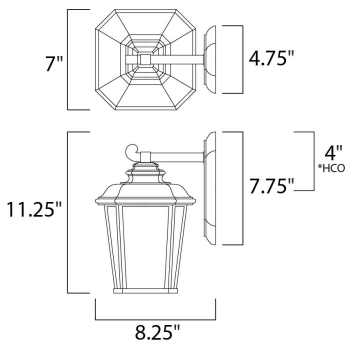

PRODUCT DESCRIPTION

A classical, traditional style finished in a rustic Black Oxide finish with Weathered Frost glass is sure to add elegance to your home's exterior. Available in both incandescent and fluorescent versions with an source to consider.

MEASUREMENTS

- DIMENSION : 7" W x 11.25" H x 8.25" Ext
- BACK PLATE : 4.75" W x 7.75" H x 4" HCO
- HANGING WEIGHT : 3.52 lb

LAMPING

- INPUT VOLTAGE : 120V
- BULB : 1 x 60W Incandescent E26 Medium , 60W Total
- BULB INCLUDED : (Not Included)
- DIMMABLE : Yes

FINISHES OPTION

- Black Oxide (BO)

GLASS

Weathered Frost WF

MATERIAL

Aluminum, Glass

RATINGS

cETLus
Wet Location

ADDITIONAL

OPERATING TEMPERATURE:
-20°C (-4°F), 40°C (104°F)

Always consult a qualified electrician before installing any lighting product.