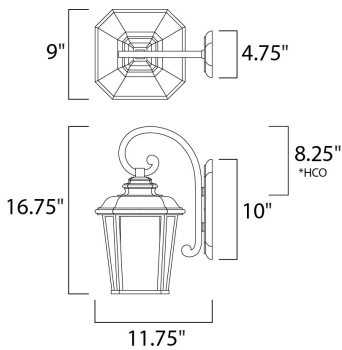

\*height from center of outlet to the top of the fixture

**MEASUREMENTS**

- DIMENSION : 9" W x 16.75" H x 11.75" Ext
- BACK PLATE : 4.75" W x 10" H x 8.25" HCO
- HANGING WEIGHT : 6.38 lb

**LAMPING**

- INPUT VOLTAGE : 120V
- BULB : 1 x 60W Incandescent E26 Medium , 60W Total
- BULB INCLUDED : (Not Included)
- DIMMABLE : Yes