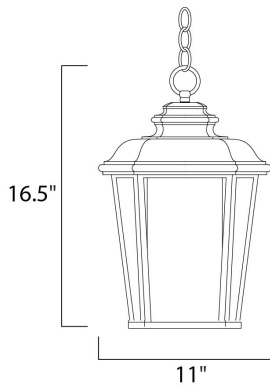

MEASUREMENTS

DIMENSION : 11" L x 11" W x 16.5" H
 HANGING WEIGHT : 6.45 lb

LAMPING

INPUT VOLTAGE : 120V
 LUMENS : 0 Rated
 BULB : 1 x 60W Incandescent E26 Medium , 60W Total
 BULB INCLUDED : (Not Included)
 DIMMABLE : Yes