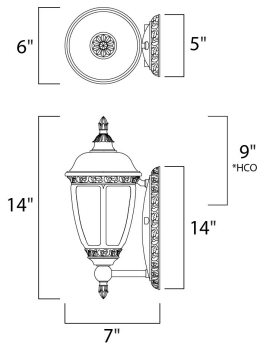

PRODUCT DESCRIPTION

Knob Hill Cast is a traditional, European style collection from Maxim Lighting International in Sienna finish with Seedy glass.