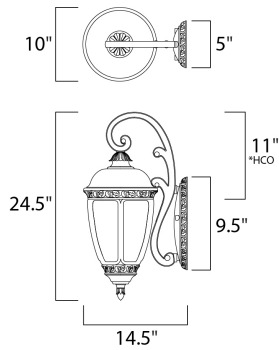

PRODUCT DESCRIPTION

Knob Hill Cast is a traditional, European style collection from Maxim Lighting International in Sienna finish with Seedy glass.

MEASUREMENTS

DIMENSION : 10" W x 24.5" H x 14.5" Ext
BACK PLATE : 5" W x 9.5" H x 11" HCO
HANGING WEIGHT : 7.7 lb

LAMPING

INPUT VOLTAGE : 120V
BULB : 3 x 40W Incandescent E12 Candelabra , 120W Total
BULB INCLUDED : (Not Included)
DIMMABLE : Yes

FINISHES OPTION

Sienna (SE)

GLASS

Seedy CD

MATERIAL

Die Cast Aluminum

RATINGS

cETLus
Wet Location

ADDITIONAL

OPERATING TEMPERATURE:
-20°C (-4°F), 40°C (104°F)

Always consult a qualified electrician before installing any lighting product.