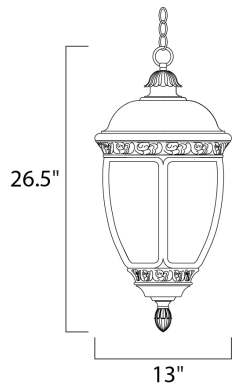

**PRODUCT DESCRIPTION**

Knob Hill Cast is a traditional, European style collection from Maxim Lighting International in Sienna finish with Seedy glass.

**MEASUREMENTS**

DIMENSION : 13" L x 13" W x 26.5" H

HANGING WEIGHT : 13.64 lb

**LAMPING**

INPUT VOLTAGE : 120V

BULB : 3 x 40W Incandescent E12 Candelabra , 120W Total

BULB INCLUDED : (Not Included)

DIMMABLE : Yes

**FINISHES OPTION**

 Sienna (SE)