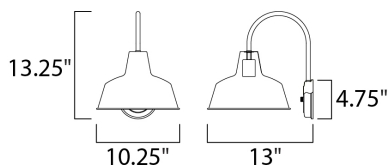

MEASUREMENTS

DIMENSION : 10.25" W x 13.25" H x 13" Ext
 BACK PLATE : 4.75" W x 4.75" H x 10.5" HCO
 HANGING WEIGHT : 1.76 lb

LAMPING

INPUT VOLTAGE : 120V
 BULB : 1 x 60W Incandescent E26 Medium , 60W Total
 BULB INCLUDED : (Not Included)
 DIMMABLE :
 LIGHTING_DIRECTION : Down