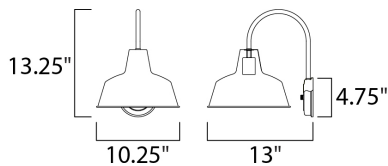

**MEASUREMENTS**

DIMENSION : 10.25" W x 13.25" H x 13" Ext  
 BACK PLATE : 4.75" W x 4.75" H x 10.5" HCO  
 HANGING WEIGHT : 1.76 lb

**LAMPING**

INPUT VOLTAGE : 120V  
 BULB : 1 x 60W Incandescent E26 Medium , 60W Total  
 BULB INCLUDED : (Not Included)  
 DIMMABLE :  
 LIGHTING\_DIRECTION : Down