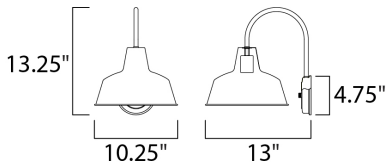

**MEASUREMENTS**

DIMENSION : 10.25" W x 13.25" H x 13" Ext  
 BACK PLATE : 4.75" W x 4.75" H x 10.5" HCO  
 HANGING WEIGHT : 1.76 lb

**LAMPING**

INPUT VOLTAGE : 120V  
 BULB : 1 x 60W Incandescent E26 Medium , 60W Total  
 BULB INCLUDED : (Not Included)  
 DIMMABLE : Yes  
 LIGHTING\_DIRECTION : Down