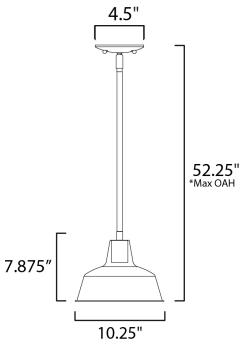

*max overall height

MEASUREMENTS

DIMENSION : 10.25" L x 10.25" W x 7.87" H
 MAX OAH : 52.25" OAH
 CANOPY : 4.5" W x 0.75" H x 4.5" L
 HANGING WEIGHT : 2.2 lb

LAMPING

INPUT VOLTAGE : 120V
 BULB : 1 x 60W Incandescent E26 Medium , 60W Total
 BULB INCLUDED : (Not Included)
 DIMMABLE : Yes
 LIGHTING_DIRECTION : Down