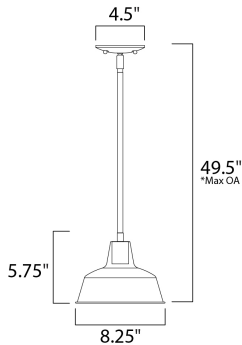

*max overall height

MEASUREMENTS

DIMENSION : 8.25" L x 8.25" W x 5.75" H
 MAX OAH : 49.5" OAH
 CANOPY : 4.5" W x 0.75" H x 4.5" L
 HANGING WEIGHT : 2.2 lb

LAMPING

INPUT VOLTAGE : 120V
 BULB : 1 x 60W Incandescent E26 Medium , 60W Total
 BULB INCLUDED : (Not Included)
 DIMMABLE : Yes
 LIGHTING_DIRECTION : Down