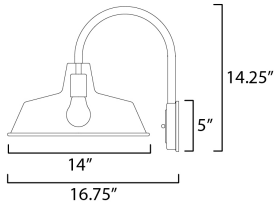

**MEASUREMENTS**

- DIMENSION : 14" W x 14.25" H x 16.75" Ext
- BACK PLATE : 11.75" HCO
- CANOPY : 5" W x 1.25" H x 5" L
- HANGING WEIGHT : 3.3 lb

**LAMPING**

- INPUT VOLTAGE : 120V
- BULB : 1 x 60W Incandescent E26 Medium , 60W Total
- BULB INCLUDED : (Not Included)
- DIMMABLE :