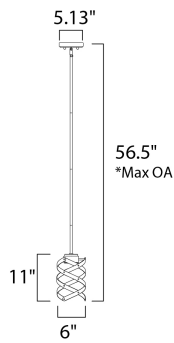

\*max overall height

**MEASUREMENTS**

- DIMENSION : 6" L x 6" W x 11" H
- MAX OAH : 56.5" OAH
- CANOPY : 5.13" W x 1" H x 5.13" L
- HANGING WEIGHT : 3.74 lb

**LAMPING**

- INPUT VOLTAGE : 120V
- LUMENS : 770 Rated
- BULB : 1 x 11W LED AC Integrated , 11W Total
- BULB INCLUDED : (Integrated)
- DIMMABLE : Triac CL
- CRI : 90+ CRI
- COLOR\_TEMP : 3000K