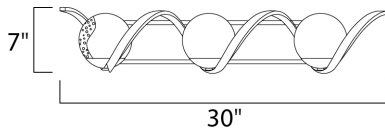

PRODUCT DESCRIPTION

Rectangular metal channel, finished in Black, is meticulously formed in a curl design to create a unique and dramatic design. Clear Seedy glass balls supported by cups of Polished Nickel are strategically positioned to balance out the design.

MEASUREMENTS

DIMENSION : 30" W x 7" H x 8" Ext
 BACK PLATE : 4" W x 20.47" H x 2" HCO
 HANGING WEIGHT : 10.6 lb

LAMPING

INPUT VOLTAGE : 120V
 BULB : 3 x 40W Incandescent E12 Candelabra , 120W Total
 BULB INCLUDED : (Not Included)
 DIMMABLE :