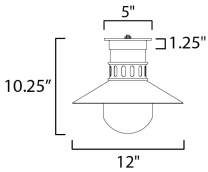

**PRODUCT DESCRIPTION**

Coastally inspired, the wide brimmed aluminum spun shade on this series of outdoor rated sconces, pendants, and flush mounts features a tiered shade design. The ringed separation features a filigree of oval cut outs, whereby a single lamp illuminates the Satin White glass supporting it. The resulting light is dispersed both above and below the spun shade as well as through the patterned filigree. Both modern and classic homes can appreciate this classic design reimaged. The series is available either in Matte Black or a striking Two-Tone Black with Antique Brass.

**MEASUREMENTS**

DIMENSION : 12" L x 12" W x 10.25" H  
 CANOPY : 5" W x 1.25" H x 5" L  
 HANGING WEIGHT : 2.89 lb

**LAMPING**

INPUT VOLTAGE : 120V  
 BULB : 1 x 60W Incandescent E26 Medium , 60W Total  
 BULB INCLUDED : (Not Included)  
 DIMMABLE :