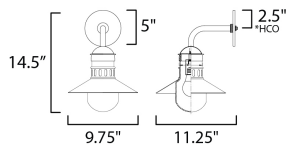

LAMPING

INPUT VOLTAGE : 120V
BULB : 1 x 60W Incandescent E26 Medium , 60W Total
BULB INCLUDED : (Not Included)
DIMMABLE :
LIGHTING_DIRECTION : Down