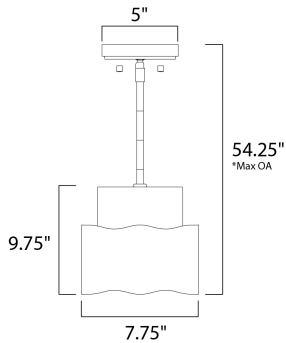

*max overall height

MEASUREMENTS

- DIMENSION : 7.75" L x 7.75" W x 9.75" H
- MAX OAH : 54.25" OAH
- CANOPY : 5" W x 1" H x 5" L
- HANGING WEIGHT : 7.26 lb

LAMPING

- BULB : 1 x 60W Incandescent E26 Medium , 60W Total
- BULB INCLUDED : (Not Included)
- DIMMABLE : Standard Dimmer