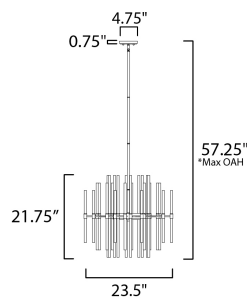

LAMPING

- INPUT VOLTAGE : 120V
- BULB : 8 x 60W Incandescent E12 Candelabra , 480W Total
- BULB INCLUDED : (Not Included)
- DIMMABLE :

*max overall height

Always consult a qualified electrician before installing any lighting product.