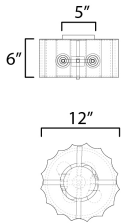

MEASUREMENTS

DIMENSION : 12" L x 12" W x 6" H
 CANOPY : 5" W x 0.75" H x 5" L
 HANGING WEIGHT : 4.092 lb

LAMPING

INPUT VOLTAGE : 120V
 BULB : 2 x 25W Incandescent E26 Medium , 50W Total
 BULB INCLUDED : (Not Included)
 DIMMABLE : Triac or ELV (Phase Dim)