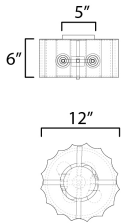

MEASUREMENTS

- DIMENSION : 12" L x 12" W x 6" H
- CANOPY : 5" W x 0.75" H x 5" L
- HANGING WEIGHT : 4.092 lb

LAMPING

- INPUT VOLTAGE : 120V
- BULB : 2 x 25W Incandescent E26 Medium , 50W Total
- BULB INCLUDED : (Not Included)
- DIMMABLE : Triac or ELV (Phase Dim)