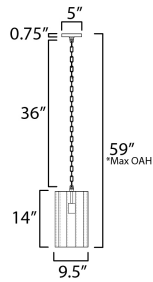

*max overall height

MEASUREMENTS

- DIMENSION : 9.5" L x 9.5" W x 14" H
- MAX OAH : 59" OAH
- CANOPY : 5" W x 0.75" H x 5" L
- HANGING WEIGHT : 7.48 lb

LAMPING

- INPUT VOLTAGE : 120V
- BULB : 1 x 60W Incandescent E26 Medium , 60W Total
- BULB INCLUDED : (Not Included)
- DIMMABLE : Triac or ELV (Phase Dim)