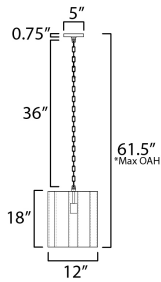

\*max overall height

**MEASUREMENTS**

- DIMENSION : 12" L x 12" W x 18" H
- MAX OAH : 61.5" OAH
- CANOPY : 5" W x 0.75" H x 5" L
- HANGING WEIGHT : 9.152 lb

**LAMPING**

- INPUT VOLTAGE : 120V
- BULB : 1 x 100W Incandescent E26 Medium , 100W Total
- BULB INCLUDED : (Not Included)
- DIMMABLE : Triac or ELV (Phase Dim)

**FINISHES OPTION**

- Gunmetal / Gold (GMGLD)
- Weathered Brass (WBR)

**MATERIAL**

Steel

**RATINGS**

cULus  
Dry Location

**ADDITIONAL**

OPERATING TEMPERATURE:  
-20°C (-4°F), 40°C (104°F)