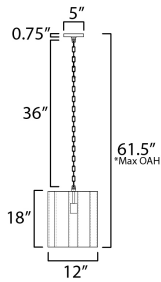

*max overall height

MEASUREMENTS

- DIMENSION : 12" L x 12" W x 18" H
- MAX OAH : 61.5" OAH
- CANOPY : 5" W x 0.75" H x 5" L
- HANGING WEIGHT : 9.152 lb

LAMPING

- INPUT VOLTAGE : 120V
- BULB : 1 x 100W Incandescent E26 Medium , 100W Total
- BULB INCLUDED : (Not Included)
- DIMMABLE : Triac or ELV (Phase Dim)

FINISHES OPTION

-  Gunmetal / Gold (GMGLD)
-  Weathered Brass (WBR)

MATERIAL

Steel

RATINGS

cULus
Dry Location

ADDITIONAL

OPERATING TEMPERATURE:
-20°C (-4°F), 40°C (104°F)