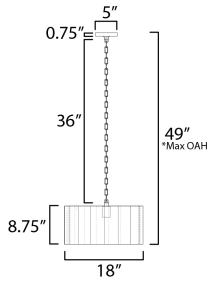

MEASUREMENTS

DIMENSION : 18" L x 18" W x 8.75" H
 MAX OAH : 49" OAH
 CANOPY : 5" W x 0.75" H x 5" L
 HANGING WEIGHT : 7.084 lb

LAMPING

INPUT VOLTAGE : 120V
 BULB : 1 x 100W Incandescent E26 Medium , 100W Total
 BULB INCLUDED : (Not Included)
 DIMMABLE : Triac or ELV (Phase Dim)

*max overall height

FINISHES OPTION

-  Gunmetal / Gold (GMGLD)
-  Weathered Brass (WBR)

MATERIAL

Steel

RATINGS

cULus
 Dry Location

ADDITIONAL