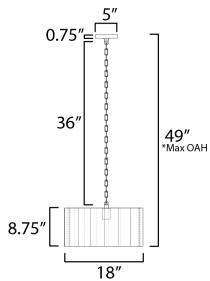

MEASUREMENTS

DIMENSION : 18" L x 18" W x 8.75" H
 MAX OAH : 49" OAH
 CANOPY : 5" W x 0.75" H x 5" L
 HANGING WEIGHT : 7.084 lb

LAMPING

INPUT VOLTAGE : 120V
 BULB : 1 x 100W Incandescent E26 Medium , 100W Total
 BULB INCLUDED : (Not Included)
 DIMMABLE : Triac or ELV (Phase Dim)

*max overall height

FINISHES OPTION

-  Gunmetal / Gold (GMGLD)
-  Weathered Brass (WBR)

MATERIAL

Steel

RATINGS

cULus
 Dry Location

ADDITIONAL