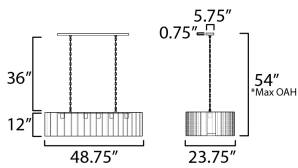

MEASUREMENTS

- DIMENSION : 48.75" L x 23.75" W x 12" H
- MAX OAH : 54" OAH
- CANOPY : 36.25" W x 1" H x 5.75" L
- HANGING WEIGHT : 15.4 lb

LAMPING

- INPUT VOLTAGE : 120V
- BULB : 5 x 100W Incandescent E26 Medium , 500W Total
- BULB INCLUDED : (Not Included)
- DIMMABLE : Triac or ELV (Phase Dim)

*max overall height

FINISHES OPTION

- Gunmetal / Gold (GMGLD)
- Weathered Brass (WBR)

MATERIAL

Steel

RATINGS

cULus
Dry Location

ADDITIONAL