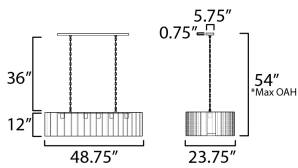

**MEASUREMENTS**

- DIMENSION : 48.75" L x 23.75" W x 12" H
- MAX OAH : 54" OAH
- CANOPY : 36.25" W x 1" H x 5.75" L
- HANGING WEIGHT : 15.4 lb

**LAMPING**

- INPUT VOLTAGE : 120V
- BULB : 5 x 100W Incandescent E26 Medium , 500W Total
- BULB INCLUDED : (Not Included)
- DIMMABLE : Triac or ELV (Phase Dim)

\*max overall height

**FINISHES OPTION**

-  Gunmetal / Gold (GMGLD)
-  Weathered Brass (WBR)

**MATERIAL**

Steel

**RATINGS**

cULus  
Dry Location

**ADDITIONAL**