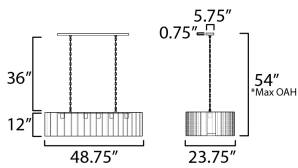

MEASUREMENTS

- DIMENSION : 48.75" L x 23.75" W x 12" H
- MAX OAH : 54" OAH
- CANOPY : 36.25" W x 1" H x 5.75" L
- HANGING WEIGHT : 15.4 lb

LAMPING

- INPUT VOLTAGE : 120V
- BULB : 5 x 100W Incandescent E26 Medium , 500W Total
- BULB INCLUDED : (Not Included)
- DIMMABLE : Triac or ELV (Phase Dim)

*max overall height

FINISHES OPTION

-  Gunmetal / Gold (GMGLD)
-  Weathered Brass (WBR)

MATERIAL

Steel

RATINGS

cULus
Dry Location

ADDITIONAL