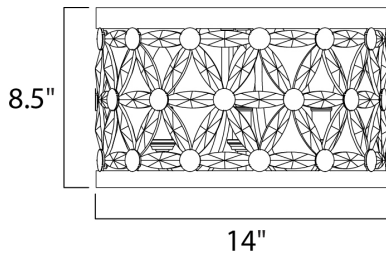

**PRODUCT DESCRIPTION**

Petals of Beveled Crystal create a brilliant display housed in a Polished Nickel frame. This elegant collection spans many design genres from modern to traditional and will enhance a wide variety of room decor.

**MEASUREMENTS**

DIMENSION : 14" L x 14" W x 8.5" H  
 MAX OAH : 8.5" OAH  
 HANGING WEIGHT : 11.22141 lb

**LAMPING**

INPUT VOLTAGE : 120V  
 BULB : 3 x 60W Incandescent E12 Candelabra , 180W Total  
 BULB INCLUDED : (Not Included)  
 DIMMABLE : Yes