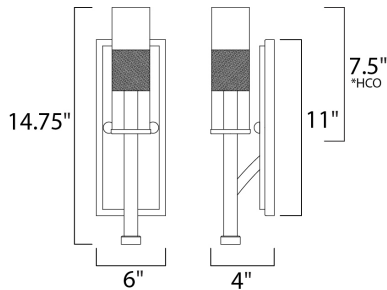

*height from center of outlet to the top of the fixture

MEASUREMENTS

DIMENSION : 4.25" W x 14.75" H x 4" Ext
 MAX OAH : 6" W x 11" H
 HANGING WEIGHT : 1.76 lb

LAMPING

INPUT VOLTAGE : 120V
 LUMENS : 490 Rated
 BULB : 1 x 40W Xenon G9 , 40W Total
 BULB INCLUDED : (Included)
 DIMMABLE : Yes