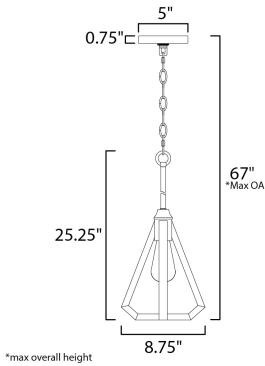

**MEASUREMENTS**

- DIMENSION : 8.75" L x 8.75" W x 25.25" H
- MAX OAH : 67" OAH
- CANOPY : 5" W x 0.75" H x 5" L
- HANGING WEIGHT : 3.96 lb

**LAMPING**

- INPUT VOLTAGE : 120V
- BULB : 1 x 60W Incandescent E26 Medium , 60W Total
- BULB INCLUDED : (Not Included)
- DIMMABLE : Yes