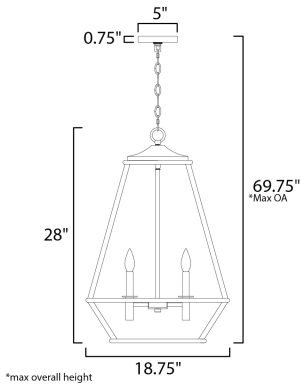

MEASUREMENTS

- DIMENSION : 18.75" L x 18.75" W x 28" H
- MAX OAH : 69.75" OAH
- CANOPY : 5" W x 0.75" H x 5" L
- HANGING WEIGHT : 9.9 lb

LAMPING

- INPUT VOLTAGE : 120V
- BULB : 4 x 60W Incandescent E12 Candelabra , 240W Total
- BULB INCLUDED : (Not Included)
- DIMMABLE : Yes