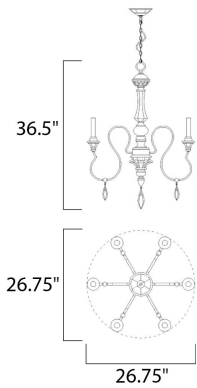

MEASUREMENTS

DIMENSION : 36" L x 36" W x 38" H

HANGING WEIGHT : 12.5 lb

LAMPING

INPUT VOLTAGE : 120V

BULB : 6 x 40W Incandescent E12 Candelabra , 240W Total

BULB INCLUDED : (Not Included)

DIMMABLE :